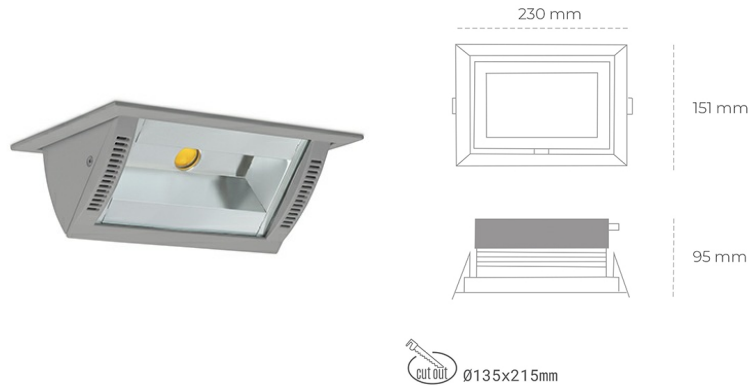

DOWNLIGHT MONTANA 2 940 27W 90°x50° GREY PREMIUM WHITE ON/OFF

Article number: N217-K0001-PW940-HA-###-ZC02_700-##-###

LED	COB
Light colour	4000 [K] PREMIUM WHITE
CRI	90
Led chip flux	3634 [lm]
Luminous flux	2907 [lm]
System power	27 [W]
Luminaire Efficiency	108 [lm/W]
Beam angle	36°
Controller	ON/OFF
MacAdam	3 SDCM

Downlight LED

Wall-washer LED downlight for drop ceiling installation. Aluminium housing. Glass cover included. Available in white, black and grey. Any RAL palette colour available on enquiry. Maximum power is 37W.

LUMINAIRE

Weight	1,258 [kg]
Protection rating IP , IK , class	IP 20, IK 3,
Luminaire colour	GREY
Cover	Glass
Operating voltage	220-240V 50-60Hz

Note: All data are typical values. Tolerance of measurements +/-10% System features may change with product improvements due to technical advances.