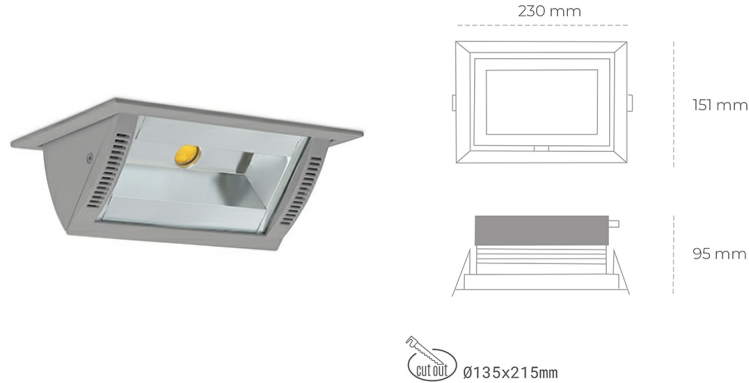

DOWNLIGHT MONTANA 2 930 27W 90°x50° GREY CRI97 ON/OFF

LED	COB
Light colour	3000 [K] CRI97
CRI	90
Led chip flux	2990 [lm]
Luminous flux	2392 [lm]
System power	27 [W]
Luminaire Efficiency	89 [lm/W]
Beam angle	36°
Controller	ON/OFF
MacAdam	3 SDCM

Downlight LED

Wall-washer LED downlight for drop ceiling installation. Aluminium housing. Glass cover included. Available in white, black and grey. Any RAL palette colour available on enquiry. Maximum power is 37W.

LUMINAIRE

Weight	1,258 [kg]
Protection rating IP , IK , class	IP 20, IK 3,
Luminaire colour	GREY
Cover	Glass
Operating voltage	220-240V 50-60Hz

Note: All data are typical values. Tolerance of measurements +/-10% System features may change with product improvements due to technical advances.

OPTIONS

RAL colours on inquiry, Casambi on inquiry, DALI on inquiry, Phase-cut dimming on inquiry.

Generated: 16.07.2024

+48 32 388 80 00

www.cora.pl
cora@cora.pl

Street: Ignatza Hakuby 18
41-914 Bytom, Polska