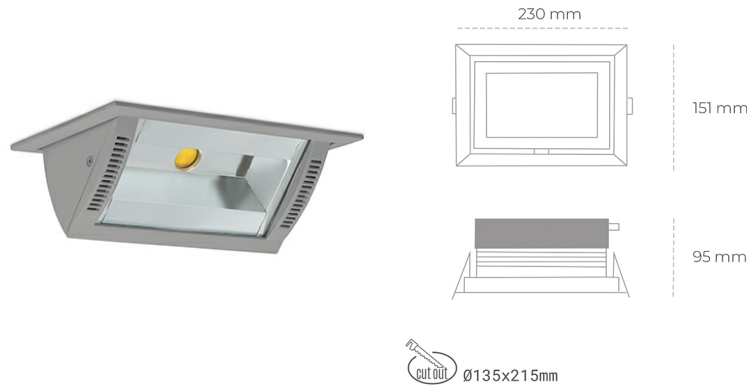

DOWNLIGHT MONTANA 2 935 37W 90°x50° GREY PREMIUM WHITE ON/OFF

Article number: N217-K0001-HE935-HA-###-ZC03_950-##-###

LED	COB
Light colour	3500 [K] PREMIUM WHITE
CRI	90
Led chip flux	4038 [lm]
Luminous flux	3230 [lm]
System power	37 [W]
Luminaire Efficiency	87 [lm/W]
Beam angle	36°
Controller	ON/OFF
MacAdam	3 SDCM

Downlight LED

Wall-washer LED downlight for drop ceiling installation. Aluminium housing. Glass cover included. Available in white, black and grey. Any RAL palette colour available on enquiry. Maximum power is 37W.

LUMINAIRE

Weight	1,258 [kg]
Protection rating IP , IK , class	IP 20, IK 3,
Luminaire colour	GREY
Cover	Glass
Operating voltage	220-240V 50-60Hz

Note: All data are typical values. Tolerance of measurements +/-10% System features may change with product improvements due to technical advances.