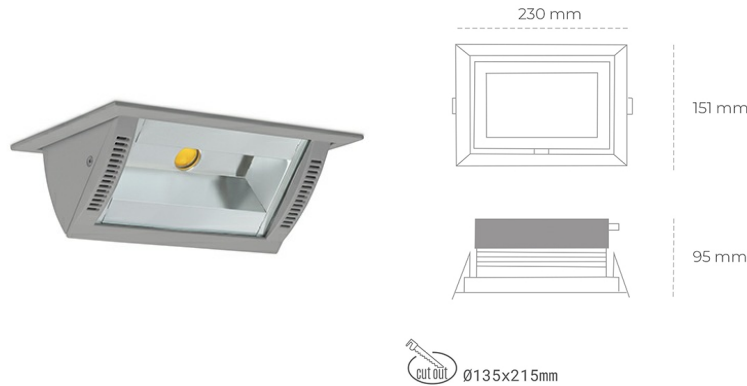

DOWNLIGHT MONTANA 2 935 35W 90°x50° GREY PREMIUM WHITE ON/OFF

Article number: N217-K0001-HE935-HA-###-ZC03_900-##-###

LED	COB
Light colour	3500 [K] PREMIUM WHITE
CRI	90
Led chip flux	4038 [lm]
Luminous flux	3230 [lm]
System power	35 [W]
Luminaire Efficiency	92 [lm/W]
Beam angle	36°
Controller	ON/OFF
MacAdam	3 SDCM

Downlight LED

Wall-washer LED downlight for drop ceiling installation. Aluminium housing. Glass cover included. Available in white, black and grey. Any RAL palette colour available on enquiry. Maximum power is 37W.

LUMINAIRE

Weight	1,258 [kg]
Protection rating IP , IK , class	IP 20, IK 3,
Luminaire colour	GREY
Cover	Glass
Operating voltage	220-240V 50-60Hz

Note: All data are typical values. Tolerance of measurements +/-10% System features may change with product improvements due to technical advances.