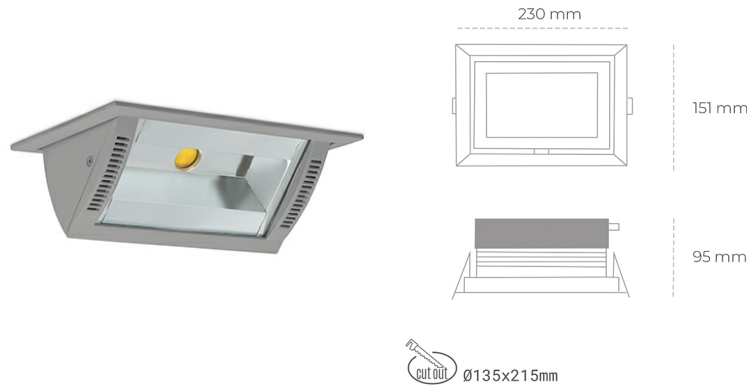

DOWNLIGHT MONTANA 2 935 27W 90°x50° GREY PREMIUM WHITE ON/OFF

Article number: N217-K0001-HE935-HA-###-ZC02_700-##-###

| | |
|----------------------|------------------------|
| LED | COB |
| Light colour | 3500 [K] PREMIUM WHITE |
| CRI | 90 |
| Led chip flux | 4038 [lm] |
| Luminous flux | 3230 [lm] |
| System power | 27 [W] |
| Luminaire Efficiency | 120 [lm/W] |
| Beam angle | ON/OFF |
| Controller | 3 SDCM |
| MacAdam | |

Downlight LED

Wall-washer LED downlight for drop ceiling installation. Aluminium housing. Glass cover included. Available in white, black and grey. Any RAL palette colour available on enquiry. Maximum power is 37W.

LUMINAIRE

| | |
|-----------------------------------|------------------|
| Weight | 1,258 [kg] |
| Protection rating IP , IK , class | IP 20, IK 3, |
| Luminaire colour | BLACK |
| Cover | Glass |
| Operating voltage | 220-240V 50-60Hz |