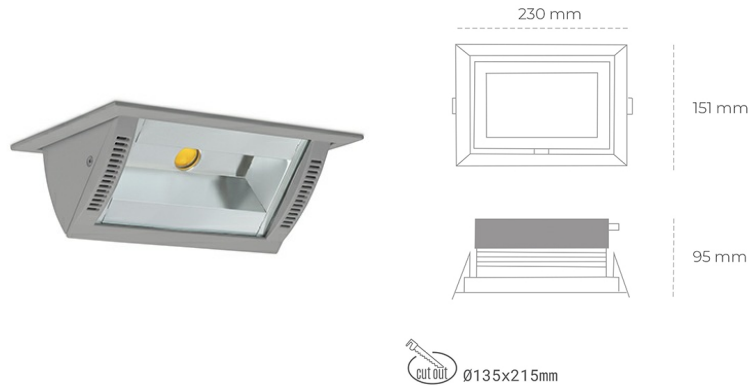

# DOWNLIGHT MONTANA 2 935 20W 90°x50° GREY PREMIUM WHITE ON/OFF

Article number: N217-K0001-HE935-HA-###-ZC01\_500-##-###

LED	COB
Light colour	3500 [K] PREMIUM WHITE
CRI	90
Led chip flux	2973 [lm]
Luminous flux	2378 [lm]
System power	20 [W]
Luminaire Efficiency	119 [lm/W]
Beam angle	36°
Controller	ON/OFF
MacAdam	3 SDCM

### Downlight LED

Wall-washer LED downlight for drop ceiling installation. Aluminium housing. Glass cover included. Available in white, black and grey. Any RAL palette colour available on enquiry. Maximum power is 37W.

### LUMINAIRE

Weight	1,258 [kg]
Protection rating IP , IK , class	IP 20, IK 3,
Luminaire colour	GREY
Cover	Glass
Operating voltage	220-240V 50-60Hz

Note: All data are typical values. Tolerance of measurements +/-10% System features may change with product improvements due to technical advances.