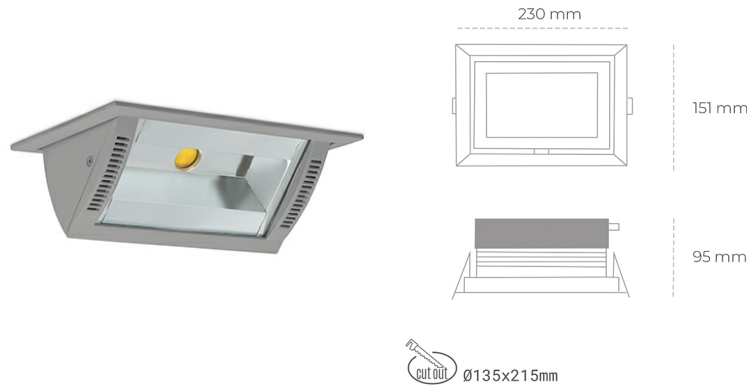

# DOWNLIGHT MONTANA 2 935 14W 90°x50° GREY PREMIUM WHITE ON/OFF

Article number: N217-K0001-HE935-HA-###-ZC01\_350-##-###

LED	COB
Light colour	3500 [K] PREMIUM WHITE
CRI	90
Led chip flux	2131 [lm]
Luminous flux	1704 [lm]
System power	14 [W]
Luminaire Efficiency	122 [lm/W]
Beam angle	36°
Controller	ON/OFF
MacAdam	3 SDCM

### Downlight LED

Wall-washer LED downlight for drop ceiling installation. Aluminium housing. Glass cover included. Available in white, black and grey. Any RAL palette colour available on enquiry. Maximum power is 37W.

### LUMINAIRE

Weight	1,258 [kg]
Protection rating IP , IK , class	IP 20, IK 3,
Luminaire colour	GREY
Cover	Glass
Operating voltage	220-240V 50-60Hz

Note: All data are typical values. Tolerance of measurements +/-10% System features may change with product improvements due to technical advances.