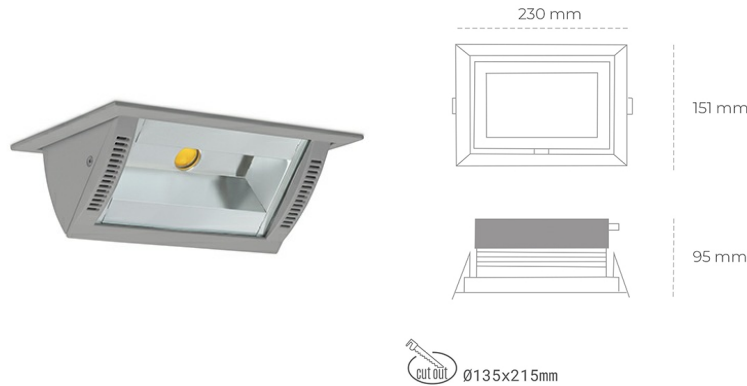

DOWNLIGHT MONTANA 2 935 11W 90°x50° GREY PREMIUM WHITE ON/OFF

Article number: N217-K0001-HE935-HA-###-ZC01_250-##-###

LED	COB
Light colour	3500 [K] PREMIUM WHITE
CRI	90
Led chip flux	1545 [lm]
Luminous flux	1236 [lm]
System power	11 [W]
Luminaire Efficiency	112 [lm/W]
Beam angle	36°
Controller	ON/OFF
MacAdam	3 SDCM

Downlight LED

Wall-washer LED downlight for drop ceiling installation. Aluminium housing. Glass cover included. Available in white, black and grey. Any RAL palette colour available on enquiry. Maximum power is 37W.

LUMINAIRE

Weight	1,258 [kg]
Protection rating IP , IK , class	IP 20, IK 3,
Luminaire colour	GREY
Cover	Glass
Operating voltage	220-240V 50-60Hz

Note: All data are typical values. Tolerance of measurements +/-10% System features may change with product improvements due to technical advances.