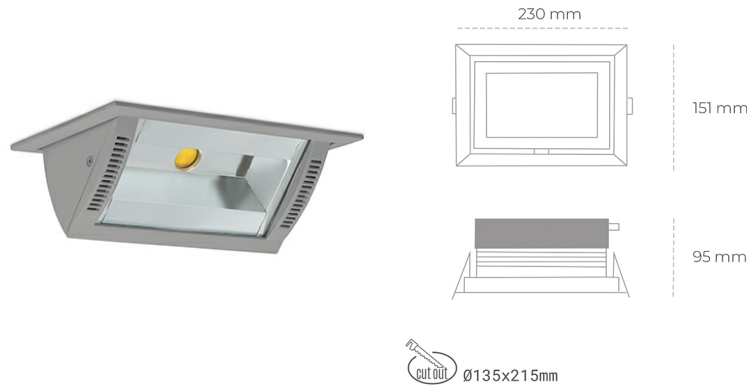

DOWNLIGHT MONTANA 2 957 37W 90°x50° GREY SPECIAL ON/OFF

Article number: N217-K0001-CC957-H8-###-ZC03_950-##-###

LED	COB
Light colour	5700 [K] SPECIAL
CRI	90
Led chip flux	4590 [lm]
Luminous flux	3672 [lm]
System power	37 [W]
Luminaire Efficiency	99 [lm/W]
Beam angle	36°
Controller	ON/OFF
MacAdam	3 SDCM

Downlight LED

Wall-washer LED downlight for drop ceiling installation. Aluminium housing. Glass cover included. Available in white, black and grey. Any RAL palette colour available on enquiry. Maximum power is 37W.

LUMINAIRE

Weight	1,258 [kg]
Protection rating IP , IK , class	IP 20, IK 3,
Luminaire colour	GREY
Cover	Glass
Operating voltage	220-240V 50-60Hz

Note: All data are typical values. Tolerance of measurements +/-10% System features may change with product improvements due to technical advances.