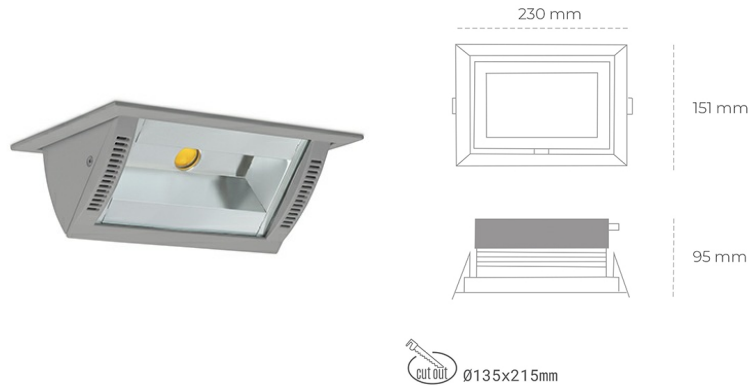

DOWNLIGHT MONTANA 2 957 31W 90°x50° GREY SPECIAL ON/OFF

Article number: N217-K0001-CC957-H8-###-ZC03_800-##-###

LED	COB
Light colour	5700 [K] SPECIAL
CRI	90
Led chip flux	3934 [lm]
Luminous flux	3147 [lm]
System power	31 [W]
Luminaire Efficiency	102 [lm/W]
Beam angle	36°
Controller	ON/OFF
MacAdam	3 SDCM

Downlight LED

Wall-washer LED downlight for drop ceiling installation. Aluminium housing. Glass cover included. Available in white, black and grey. Any RAL palette colour available on enquiry. Maximum power is 37W.

LUMINAIRE

Weight	1,258 [kg]
Protection rating IP , IK , class	IP 20, IK 3,
Luminaire colour	GREY
Cover	Glass
Operating voltage	220-240V 50-60Hz

Note: All data are typical values. Tolerance of measurements +/-10% System features may change with product improvements due to technical advances.