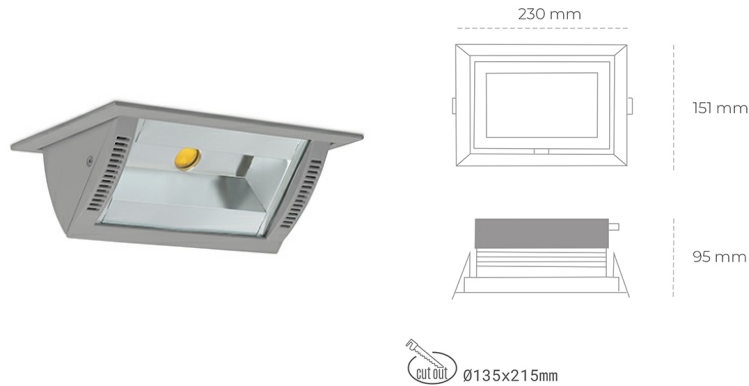

## DOWNLIGHT MONTANA 2 957 25W 90°x50° GREY SPECIAL ON/OFF

Article number: N217-K0001-CC957-H8-###-ZC02\_650-##-###

LED	COB
Light colour	5700 [K] SPECIAL
CRI	90
Led chip flux	3255 [lm]
Luminous flux	2604 [lm]
System power	25 [W]
Luminaire Efficiency	104 [lm/W]
Beam angle	ON/OFF
Controller	3 SDCM
MacAdam	

### Downlight LED

Wall-washer LED downlight for drop ceiling installation. Aluminium housing. Glass cover included. Available in white, black and grey. Any RAL palette colour available on enquiry. Maximum power is 37W.

### LUMINAIRE

Weight	1,258 [kg]
Protection rating IP , IK , class	IP 20, IK 3,
Luminaire colour	BLACK
Cover	Glass
Operating voltage	220-240V 50-60Hz

Note: All data are typical values. Tolerance of measurements +/-10% System features may change with product improvements due to technical advances.