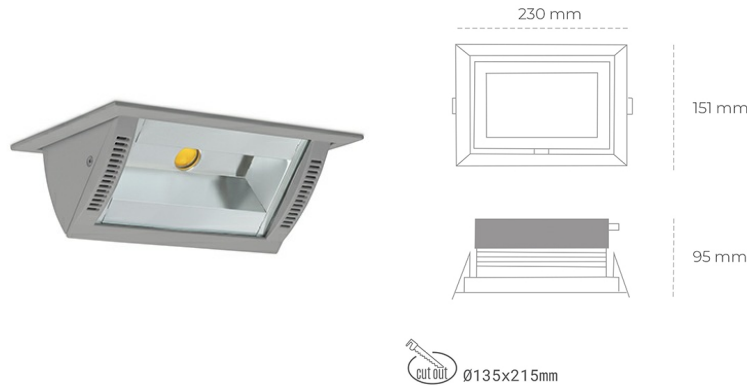

DOWNLIGHT MONTANA 2 957 14W 90°x50° GREY SPECIAL ON/OFF

Article number: N217-K0001-CC957-H8-###-ZC01_350-##-###

LED	COB
Light colour	5700 [K] SPECIAL
CRI	90
Led chip flux	1820 [lm]
Luminous flux	1456 [lm]
System power	14 [W]
Luminaire Efficiency	104 [lm/W]
Beam angle	36°
Controller	ON/OFF
MacAdam	3 SDCM

Downlight LED

Wall-washer LED downlight for drop ceiling installation. Aluminium housing. Glass cover included. Available in white, black and grey. Any RAL palette colour available on enquiry. Maximum power is 37W.

LUMINAIRE

Weight	1,258 [kg]
Protection rating IP , IK , class	IP 20, IK 3,
Luminaire colour	GREY
Cover	Glass
Operating voltage	220-240V 50-60Hz

Note: All data are typical values. Tolerance of measurements +/-10% System features may change with product improvements due to technical advances.