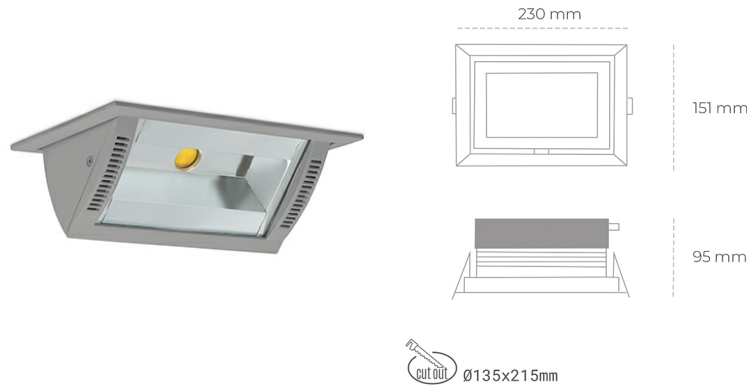

DOWNLIGHT MONTANA 2 957 10W 90°x50° GREY SPECIAL ON/OFF

LED	COB
Light colour	5700 [K] SPECIAL
CRI	90
Led chip flux	1318 [lm]
Luminous flux	1054 [lm]
System power	10 [W]
Luminaire Efficiency	105 [lm/W]
Beam angle	36°
Controller	ON/OFF
MacAdam	3 SDCM

Downlight LED

Wall-washer LED downlight for drop ceiling installation. Aluminium housing. Glass cover included. Available in white, black and grey. Any RAL palette colour available on enquiry. Maximum power is 37W.

LUMINAIRE

Weight	1,258 [kg]
Protection rating IP , IK , class	IP 20, IK 3,
Luminaire colour	GREY
Cover	Glass
Operating voltage	220-240V 50-60Hz

Note: All data are typical values. Tolerance of measurements +/-10% System features may change with product improvements due to technical advances.

OPTIONS

RAL colours on inquiry, Casambi on inquiry, DALI on inquiry, Phase-cut dimming on inquiry.

Generated: 14.08.2024

+48 32 388 80 00

www.cora.pl
cora@cora.pl

Street: Ignatza Hakuby 18
41-914 Bytom, Polska