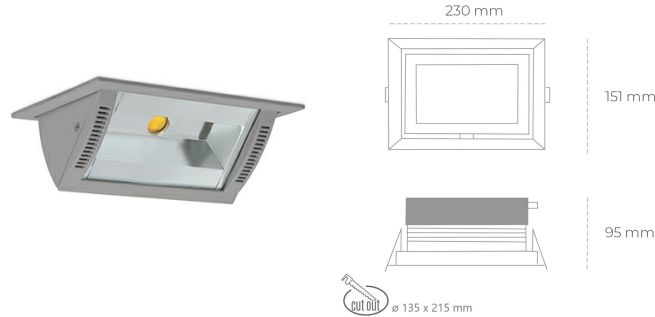

DOWNLIGHT MONTANA 2 942 31W 90°x50° GREY MEAT WHITE ON/OFF

Article number: N217-K0001-CC942-H8-###-ZC03_800-##-###

LED	COB
Light colour	4200 [K] MEAT WHITE
CRI	90
Led chip flux	3040 [lm]
Luminous flux	2432 [lm]
System power	31 [W]
Luminaire Efficiency	78 [lm/W]
Beam angle	36°
Controller	ON/OFF
MacAdam	3 SDCM

Downlight LED

Wall-washer LED downlight for drop ceiling installation. Aluminium housing. Glass cover included. Available in white, black and grey. Any RAL palette colour available on enquiry. Maximum power is 37W.

LUMINAIRE

Weight	1.258 [kg]
Protection rating IP , IK , class	IP 20, IK 3,
Luminaire colour	GREY
Cover	Glass
Operating voltage	220-240V 50-60Hz

Note: All data are typical values. Tolerance of measurements +/-10%
System features may change with product improvements due to technical advances.