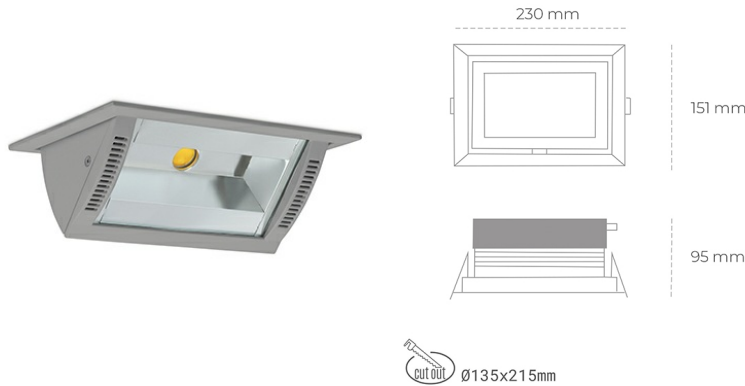

# DOWNLIGHT MONTANA 2 942 19W 90°x50° GREY MEAT WHITE ON/OFF

Article number: N217-K0001-CC942-H8-###-ZC01\_500-##-###

LED	COB
Light colour	4200 [K] MEAT WHITE
CRI	90
Led chip flux	1976 [lm]
Luminous flux	1580 [lm]
System power	19 [W]
Luminaire Efficiency	83 [lm/W]
Beam angle	36°
Controller	ON/OFF
MacAdam	3 SDCM

### Downlight LED

Wall-washer LED downlight for drop ceiling installation. Aluminium housing. Glass cover included. Available in white, black and grey. Any RAL palette colour available on enquiry. Maximum power is 37W.

### LUMINAIRE

Weight	1,258 [kg]
Protection rating IP , IK , class	IP 20, IK 3,
Luminaire colour	GREY
Cover	Glass
Operating voltage	220-240V 50-60Hz

Note: All data are typical values. Tolerance of measurements +/-10% System features may change with product improvements due to technical advances.