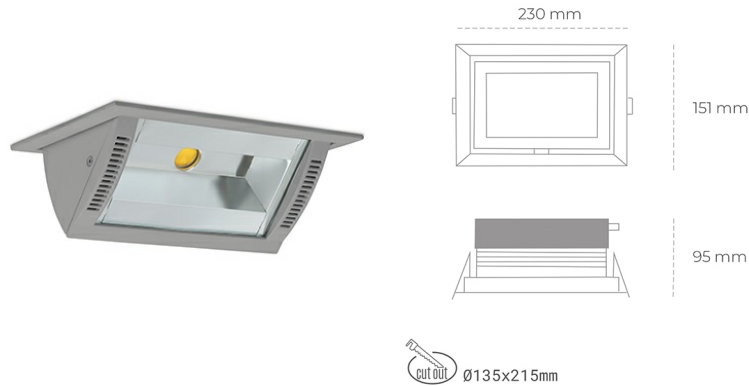

DOWNLIGHT MONTANA 2 942 14W 90°x50° GREY MEAT WHITE ON/OFF

Article number: N217-K0001-CC942-H8-###-ZC01_350-##-###

| | |
|----------------------|---------------------|
| LED | COB |
| Light colour | 4200 [K] MEAT WHITE |
| CRI | 90 |
| Led chip flux | 1412 [lm] |
| Luminous flux | 1129 [lm] |
| System power | 14 [W] |
| Luminaire Efficiency | 81 [lm/W] |
| Beam angle | 36° |
| Controller | ON/OFF |
| MacAdam | 3 SDCM |

Downlight LED

Wall-washer LED downlight for drop ceiling installation. Aluminium housing. Glass cover included. Available in white, black and grey. Any RAL palette colour available on enquiry. Maximum power is 37W.

LUMINAIRE

| | |
|-----------------------------------|------------------|
| Weight | 1,258 [kg] |
| Protection rating IP , IK , class | IP 20, IK 3, |
| Luminaire colour | GREY |
| Cover | Glass |
| Operating voltage | 220-240V 50-60Hz |