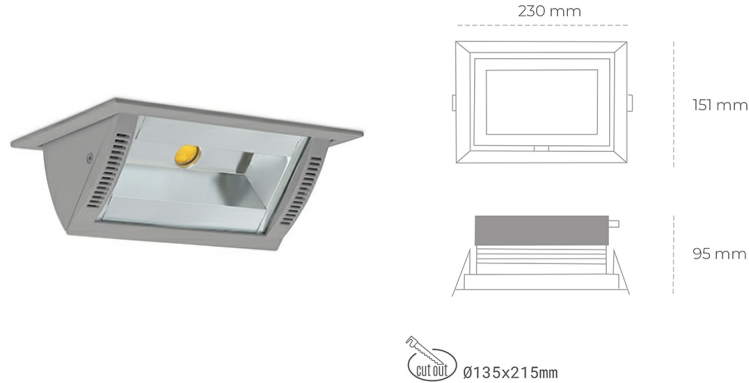

DOWNLIGHT MONTANA 2 940 36W 90°x50° GREY HI EFFICIENT ON/OFF

LED	COB
Light colour	4000 [K] HI EFFICIENT
CRI	90
Led chip flux	5811 [lm]
Luminous flux	4648 [lm]
System power	36 [W]
Luminaire Efficiency	129 [lm/W]
Beam angle	36°
Controller	ON/OFF
MacAdam	3 SDCM

Downlight LED

Wall-washer LED downlight for drop ceiling installation. Aluminium housing. Glass cover included. Available in white, black and grey. Any RAL palette colour available on enquiry. Maximum power is 37W.

LUMINAIRE

Weight	1,258 [kg]
Protection rating IP , IK , class	IP 20, IK 3,
Luminaire colour	GREY
Cover	Glass
Operating voltage	220-240V 50-60Hz

Note: All data are typical values. Tolerance of measurements +/-10% System features may change with product improvements due to technical advances.

OPTIONS

RAL colours on inquiry, Casambi on inquiry, DALI on inquiry, Phase-cut dimming on inquiry.

Generated: 29.06.2024

+48 32 388 80 00

www.cora.pl
cora@cora.pl

Street: Ignatza Hakuby 18
41-914 Bytom, Polska