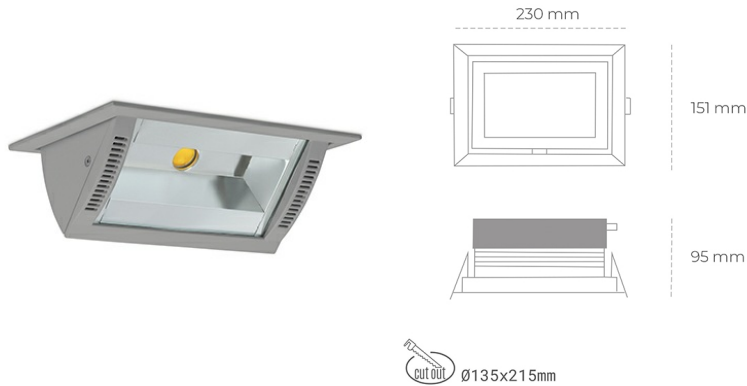

# DOWNLIGHT MONTANA 2 935 34W 90°x50° GREY HI EFFICIENT ON/OFF

Article number: N217-K0001-BB935-H8-###-ZC03\_900-##-###

LED	COB
Light colour	3500 [K] HI EFFICIENT
CRI	90
Led chip flux	5253 [lm]
Luminous flux	4202 [lm]
System power	34 [W]
Luminaire Efficiency	124 [lm/W]
Beam angle	36°
Controller	ON/OFF
MacAdam	3 SDCM

### Downlight LED

Wall-washer LED downlight for drop ceiling installation. Aluminium housing. Glass cover included. Available in white, black and grey. Any RAL palette colour available on enquiry. Maximum power is 37W.

### LUMINAIRE

Weight	1,258 [kg]
Protection rating IP , IK , class	IP 20, IK 3,
Luminaire colour	GREY
Cover	Glass
Operating voltage	220-240V 50-60Hz

Note: All data are typical values. Tolerance of measurements +/-10% System features may change with product improvements due to technical advances.