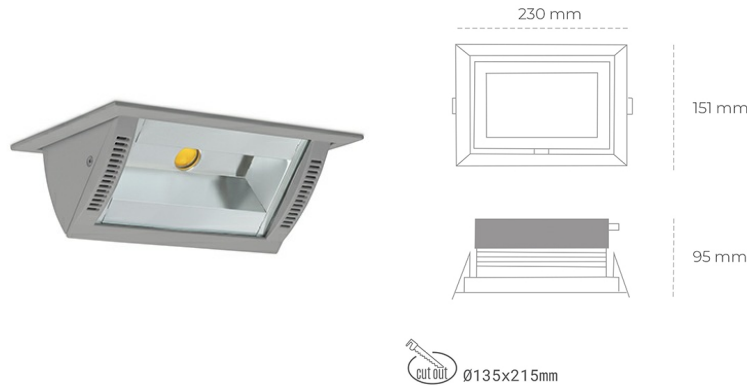

DOWNLIGHT MONTANA 2 935 25W 90°x50° GREY HI EFFICIENT ON/OFF

Article number: N217-K0001-BB935-H8-###-ZC02_650-##-###

LED	COB
Light colour	3500 [K] HI EFFICIENT
CRI	90
Led chip flux	3904 [lm]
Luminous flux	3123 [lm]
System power	25 [W]
Luminaire Efficiency	125 [lm/W]
Beam angle	36°
Controller	ON/OFF
MacAdam	3 SDCM

Downlight LED

Wall-washer LED downlight for drop ceiling installation. Aluminium housing. Glass cover included. Available in white, black and grey. Any RAL palette colour available on enquiry. Maximum power is 37W.

LUMINAIRE

Weight	1,258 [kg]
Protection rating IP , IK , class	IP 20, IK 3,
Luminaire colour	GREY
Cover	Glass
Operating voltage	220-240V 50-60Hz

Note: All data are typical values. Tolerance of measurements +/-10% System features may change with product improvements due to technical advances.