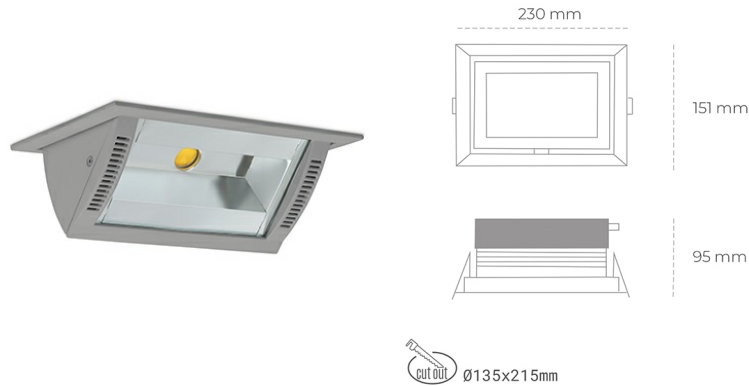

DOWNLIGHT MONTANA 2 935 21W 90°x50° GREY HI EFFICIENT ON/OFF

Article number: N217-K0001-BB935-H8-###-ZC02_550-##-###

LED	COB
Light colour	3500 [K] HI EFFICIENT
CRI	90
Led chip flux	3341 [lm]
Luminous flux	2672 [lm]
System power	21 [W]
Luminaire Efficiency	127 [lm/W]
Beam angle	36°
Controller	ON/OFF
MacAdam	3 SDCM

Downlight LED

Wall-washer LED downlight for drop ceiling installation. Aluminium housing. Glass cover included. Available in white, black and grey. Any RAL palette colour available on enquiry. Maximum power is 37W.

LUMINAIRE

Weight	1,258 [kg]
Protection rating IP , IK , class	IP 20, IK 3,
Luminaire colour	GREY
Cover	Glass
Operating voltage	220-240V 50-60Hz

Note: All data are typical values. Tolerance of measurements +/-10% System features may change with product improvements due to technical advances.