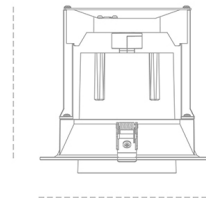

DOWNLIGHT MAGNUM 940 25W 60° WHITE | ON/OFF

Article number: N216-K0003-RF940-H8-O60-ZC02_650-##-###

174 mm

Ø184 mm

LED	COB
Light colour	4000 [K]
CRI	90
Led chip flux	3141 [lm]
Luminous flux	2512 [lm]
System power	25 [W]
Luminaire Efficiency	100 [lm/W]
Beam angle	60°
Controller	ON/OFF
MacAdam	3 SDCM

Downlight LED

LED downlight for drop ceiling installation. Aluminium housing. Glass cover included. Available in white, black and grey. Any RAL palette colour available on enquiry. Reflector beams available: 15°, 24°, 36°, 60°. Maximum power is 37W.

LUMINAIRE

Weight	1,06 [kg]
Protection rating IP , IK , class	IP 20, IK 3,
Luminaire colour	WHITE
Cover	Glass
Operating voltage	220-240V 50-60Hz

Note: All data are typical values. Tolerance of measurements +/-10% System features may change with product improvements due to technical advances.