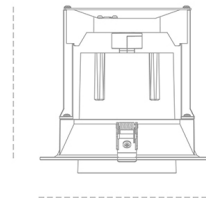

DOWNLIGHT MAGNUM 930 35W 24° WHITE | ON/OFF

Article number: N216-K0003-RF930-H8-O24-ZC03_900-##-###

174 mm

Ø184 mm

LED	COB
Light colour	3000 [K]
CRI	90
Led chip flux	4150 [lm]
Luminous flux	3320 [lm]
System power	35 [W]
Luminaire Efficiency	95 [lm/W]
Beam angle	24°
Controller	ON/OFF
MacAdam	3 SDCM

Downlight LED

LED downlight for drop ceiling installation. Aluminium housing. Glass cover included. Available in white, black and grey. Any RAL palette colour available on enquiry. Reflector beams available: 15°, 24°, 36°, 60°. Maximum power is 37W.

LUMINAIRE

Weight	1,06 [kg]
Protection rating IP , IK , class	IP 20, IK 3,
Luminaire colour	WHITE
Cover	Glass
Operating voltage	220-240V 50-60Hz

Note: All data are typical values. Tolerance of measurements +/-10% System features may change with product improvements due to technical advances.