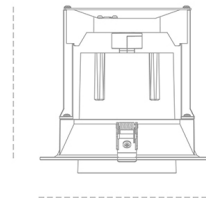

## DOWNLIGHT MAGNUM 930 25W 15° WHITE | ON/OFF

Article number: N216-K0003-RF930-H8-O15-ZC02\_650-##-###

174 mm

Ø184 mm

LED	COB
Light colour	3000 [K]
CRI	90
Led chip flux	2997 [lm]
Luminous flux	2397 [lm]
System power	25 [W]
Luminaire Efficiency	96 [lm/W]
Beam angle	15°
Controller	ON/OFF
MacAdam	3 SDCM

### Downlight LED

LED downlight for drop ceiling installation. Aluminium housing. Glass cover included. Available in white, black and grey. Any RAL palette colour available on enquiry. Reflector beams available: 15°, 24°, 36°, 60°. Maximum power is 37W.

### LUMINAIRE

Weight	1,06 [kg]
Protection rating IP , IK , class	IP 20, IK 3,
Luminaire colour	WHITE
Cover	Glass
Operating voltage	220-240V 50-60Hz

Note: All data are typical values. Tolerance of measurements +/-10% System features may change with product improvements due to technical advances.