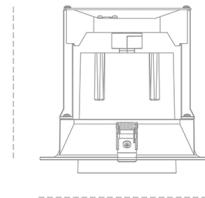

DOWNLIGHT MAGNUM 850 25W 24° WHITE | ON/OFF

Article number: N216-K0003-RF850-H8-O24-ZC02_650-##-###

174 mm

Ø184 mm

LED	COB
Light colour	5000 [K]
CRI	80
Led chip flux	3764 [lm]
Luminous flux	3011 [lm]
System power	25 [W]
Luminaire Efficiency	120 [lm/W]
Beam angle	24°
Controller	ON/OFF
MacAdam	3 SDCM

Downlight LED

LED downlight for drop ceiling installation. Aluminium housing. Glass cover included. Available in white, black and grey. Any RAL palette colour available on enquiry. Reflector beams available: 15°, 24°, 36°, 60°. Maximum power is 37W.

LUMINAIRE

Weight	1,06 [kg]
Protection rating IP , IK , class	IP 20, IK 3,
Luminaire colour	WHITE
Cover	Glass
Operating voltage	220-240V 50-60Hz

Note: All data are typical values. Tolerance of measurements +/-10% System features may change with product improvements due to technical advances.