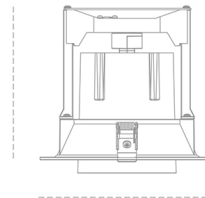

DOWNLIGHT MAGNUM 840 21W 24° WHITE | ON/OFF

Article number: N216-K0003-RF840-H8-O24-ZC02_550-##-###

174 mm

Ø184 mm

LED	COB
Light colour	4000 [K]
CRI	80
Led chip flux	3122 [lm]
Luminous flux	2497 [lm]
System power	21 [W]
Luminaire Efficiency	119 [lm/W]
Beam angle	24°
Controller	ON/OFF
MacAdam	3 SDCM

Downlight LED

LED downlight for drop ceiling installation. Aluminium housing. Glass cover included. Available in white, black and grey. Any RAL palette colour available on enquiry. Reflector beams available: 15°, 24°, 36°, 60°. Maximum power is 37W.

LUMINAIRE

Weight	1,06 [kg]
Protection rating IP , IK , class	IP 20, IK 3,
Luminaire colour	WHITE
Cover	Glass
Operating voltage	220-240V 50-60Hz

Note: All data are typical values. Tolerance of measurements +/-10% System features may change with product improvements due to technical advances.