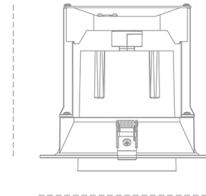

## DOWNLIGHT MAGNUM 930 14W 36° WHITE PREMIUM WHITE ON/OFF

Article number: N216-K0003-HE930-HA-O36-ZC01\_350-##-###

174 mm

Ø184 mm

LED	COB
Light colour	3000 [K] PREMIUM WHITE
CRI	90
Led chip flux	2064 [lm]
Luminous flux	1651 [lm]
System power	14 [W]
Luminaire Efficiency	118 [lm/W]
Beam angle	36°
Controller	ON/OFF
MacAdam	3 SDCM

### Downlight LED

LED downlight for drop ceiling installation. Aluminium housing. Glass cover included. Available in white, black and grey. Any RAL palette colour available on enquiry. Reflector beams available: 15°, 24°, 36°, 60°. Maximum power is 37W.

### LUMINAIRE

Weight	1,06 [kg]
Protection rating IP , IK , class	IP 20, IK 3,
Luminaire colour	WHITE
Cover	Glass
Operating voltage	220-240V 50-60Hz

Note: All data are typical values. Tolerance of measurements +/-10% System features may change with product improvements due to technical advances.