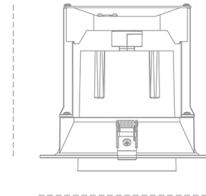

DOWNLIGHT MAGNUM 930 27W 60° WHITE HI EFFICIENT ON/OFF

174 mm

Ø184 mm

LED	COB
Light colour	3000 [K] HI EFFICIENT
CRI	90
Led chip flux	4378 [lm]
Luminous flux	3502 [lm]
System power	27 [W]
Luminaire Efficiency	130 [lm/W]
Beam angle	60°
Controller	ON/OFF
MacAdam	3 SDCM

Downlight LED

LED downlight for drop ceiling installation. Aluminium housing. Glass cover included. Available in white, black and grey. Any RAL palette colour available on enquiry. Reflector beams available: 15°, 24°, 36°, 60°. Maximum power is 37W.

LUMINAIRE

Weight	1,06 [kg]
Protection rating IP , IK , class	IP 20, IK 3,
Luminaire colour	WHITE
Cover	Glass
Operating voltage	220-240V 50-60Hz

Note: All data are typical values. Tolerance of measurements +/-10% System features may change with product improvements due to technical advances.

OPTIONS

RAL colours on inquiry, honeycomb louver on inquiry, Casambi on inquiry, DALI on inquiry, Phase-cut dimming on inquiry.

Generated: 26.06.2024

+48 32 388 80 00

www.cora.pl
cora@cora.pl

Street: Ignatza Hakuby 18
41-914 Bytom, Polska