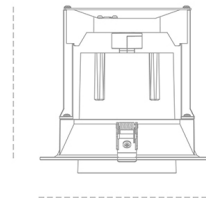

DOWNLIGHT MAGNUM 930 23W 36° WHITE HI EFFICIENT ON/OFF

Article number: N216-K0003-BB930-H8-O36-ZC02_600-##-###

174 mm

Ø184 mm

LED	COB
Light colour	3000 [K] HI EFFICIENT
CRI	90
Led chip flux	3787 [lm]
Luminous flux	3029 [lm]
System power	23 [W]
Luminaire Efficiency	132 [lm/W]
Beam angle	36°
Controller	ON/OFF
MacAdam	3 SDCM

Downlight LED

LED downlight for drop ceiling installation. Aluminium housing. Glass cover included. Available in white, black and grey. Any RAL palette colour available on enquiry. Reflector beams available: 15°, 24°, 36°, 60°. Maximum power is 37W.

LUMINAIRE

Weight	1,06 [kg]
Protection rating IP , IK , class	IP 20, IK 3,
Luminaire colour	WHITE
Cover	Glass
Operating voltage	220-240V 50-60Hz

Note: All data are typical values. Tolerance of measurements +/-10% System features may change with product improvements due to technical advances.