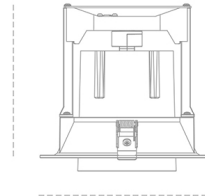

DOWNLIGHT MAGNUM 825 23W 36° BLACK BREAD ON/OFF

Article number: N216-K0002-VF825-H8-O36-ZC02_600-##-###

174 mm

Ø184 mm

LED	COB
Light colour	2500 [K] BREAD
CRI	80
Led chip flux	2808 [lm]
Luminous flux	2246 [lm]
System power	23 [W]
Luminaire Efficiency	98 [lm/W]
Beam angle	36°
Controller	ON/OFF
MacAdam	3 SDCM

Downlight LED

LED downlight for drop ceiling installation. Aluminium housing. Glass cover included. Available in white, black and grey. Any RAL palette colour available on enquiry. Reflector beams available: 15°, 24°, 36°, 60°. Maximum power is 37W.

LUMINAIRE

Weight	1,06 [kg]
Protection rating IP , IK , class	IP 20, IK 3,
Luminaire colour	BLACK
Cover	Glass
Operating voltage	220-240V 50-60Hz

Note: All data are typical values. Tolerance of measurements +/-10% System features may change with product improvements due to technical advances.