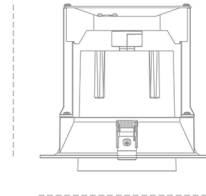

## DOWNLIGHT MAGNUM 820 21W 60° BLACK MEAT PINK ON/OFF

Article number: N216-K0002-VE820-H8-O60-ZC02\_550-##-###

174 mm

Ø184 mm

LED	COB
Light colour	2000 [K] MEAT PINK
CRI	80
Led chip flux	1845 [lm]
Luminous flux	1476 [lm]
System power	21 [W]
Luminaire Efficiency	70 [lm/W]
Beam angle	60°
Controller	ON/OFF
MacAdam	3 SDCM

### Downlight LED

LED downlight for drop ceiling installation. Aluminium housing. Glass cover included. Available in white, black and grey. Any RAL palette colour available on enquiry. Reflector beams available: 15°, 24°, 36°, 60°. Maximum power is 37W.

### LUMINAIRE

Weight	1,06 [kg]
Protection rating IP , IK , class	IP 20, IK 3,
Luminaire colour	BLACK
Cover	Glass
Operating voltage	220-240V 50-60Hz

Note: All data are typical values. Tolerance of measurements +/-10% System features may change with product improvements due to technical advances.