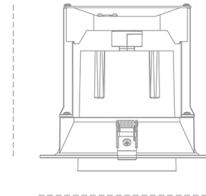

DOWNLIGHT MAGNUM 820 21W 15° BLACK MEAT PINK ON/OFF

174 mm

Ø184 mm

LED	COB
Light colour	2000 [K] MEAT PINK
CRI	80
Led chip flux	1845 [lm]
Luminous flux	1476 [lm]
System power	21 [W]
Luminaire Efficiency	70 [lm/W]
Beam angle	15°
Controller	ON/OFF
MacAdam	3 SDCM

Downlight LED

LED downlight for drop ceiling installation. Aluminium housing. Glass cover included. Available in white, black and grey. Any RAL palette colour available on enquiry. Reflector beams available: 15°, 24°, 36°, 60°. Maximum power is 37W.

LUMINAIRE

Weight	1,06 [kg]
Protection rating IP , IK , class	IP 20, IK 3,
Luminaire colour	BLACK
Cover	Glass
Operating voltage	220-240V 50-60Hz

Note: All data are typical values. Tolerance of measurements +/-10% System features may change with product improvements due to technical advances.

OPTIONS

RAL colours on inquiry, honeycomb louver on inquiry , Casambi on inquiry, DALI on inquiry, Phase-cut dimming on inquiry.

Generated: 26.06.2024

+48 32 388 80 00

www.cora.pl
cora@cora.pl

Street: Ignatza Hakuby 18
41-914 Bytom, Polska