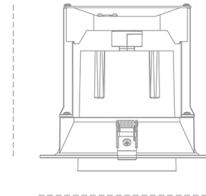

DOWNLIGHT MAGNUM 940 25W 15° BLACK | ON/OFF

Article number: N216-K0002-RF940-H8-O15-ZC02_650-##-###

174 mm

Ø184 mm

LED	COB
Light colour	4000 [K]
CRI	90
Led chip flux	3141 [lm]
Luminous flux	2512 [lm]
System power	25 [W]
Luminaire Efficiency	100 [lm/W]
Beam angle	15°
Controller	ON/OFF
MacAdam	3 SDCM

Downlight LED

LED downlight for drop ceiling installation. Aluminium housing. Glass cover included. Available in white, black and grey. Any RAL palette colour available on enquiry. Reflector beams available: 15°, 24°, 36°, 60°. Maximum power is 37W.

LUMINAIRE

Weight	1,06 [kg]
Protection rating IP , IK , class	IP 20, IK 3,
Luminaire colour	BLACK
Cover	Glass
Operating voltage	220-240V 50-60Hz

Note: All data are typical values. Tolerance of measurements +/-10% System features may change with product improvements due to technical advances.