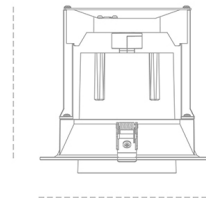

## DOWNLIGHT MAGNUM 930 14W 24° BLACK | ON/OFF

Article number: N216-K0002-RF930-H8-O24-ZC01\_350-##-###

174 mm

Ø184 mm

LED	COB
Light colour	3000 [K]
CRI	90
Led chip flux	1613 [lm]
Luminous flux	1290 [lm]
System power	14 [W]
Luminaire Efficiency	92 [lm/W]
Beam angle	24°
Controller	ON/OFF
MacAdam	3 SDCM

### Downlight LED

LED downlight for drop ceiling installation. Aluminium housing. Glass cover included. Available in white, black and grey. Any RAL palette colour available on enquiry. Reflector beams available: 15°, 24°, 36°, 60°. Maximum power is 37W.

### LUMINAIRE

Weight	1,06 [kg]
Protection rating IP , IK , class	IP 20, IK 3,
Luminaire colour	BLACK
Cover	Glass
Operating voltage	220-240V 50-60Hz

Note: All data are typical values. Tolerance of measurements +/-10% System features may change with product improvements due to technical advances.