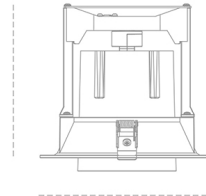

DOWNLIGHT MAGNUM 830 37W 15° BLACK | ON/OFF

Article number: N216-K0002-RF830-H8-O15-ZC03_950-##-###

174 mm

Ø184 mm

LED	COB
Light colour	3000 [K]
CRI	80
Led chip flux	5172 [lm]
Luminous flux	4137 [lm]
System power	37 [W]
Luminaire Efficiency	112 [lm/W]
Beam angle	15°
Controller	ON/OFF
MacAdam	3 SDCM

Downlight LED

LED downlight for drop ceiling installation. Aluminium housing. Glass cover included. Available in white, black and grey. Any RAL palette colour available on enquiry. Reflector beams available: 15°, 24°, 36°, 60°. Maximum power is 37W.

LUMINAIRE

Weight	1,06 [kg]
Protection rating IP , IK , class	IP 20, IK 3,
Luminaire colour	BLACK
Cover	Glass
Operating voltage	220-240V 50-60Hz

Note: All data are typical values. Tolerance of measurements +/-10% System features may change with product improvements due to technical advances.