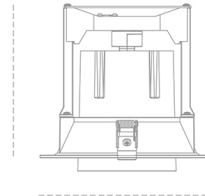

## DOWNLIGHT MAGNUM 930 14W 24° BLACK PREMIUM WHITE ON/OFF

Article number: N216-K0002-HE930-HA-O24-ZC01\_350-##-###

174 mm

Ø184 mm

LED	COB
Light colour	3000 [K] PREMIUM WHITE
CRI	90
Led chip flux	2064 [lm]
Luminous flux	1651 [lm]
System power	14 [W]
Luminaire Efficiency	118 [lm/W]
Beam angle	24°
Controller	ON/OFF
MacAdam	3 SDCM

### Downlight LED

LED downlight for drop ceiling installation. Aluminium housing. Glass cover included. Available in white, black and grey. Any RAL palette colour available on enquiry. Reflector beams available: 15°, 24°, 36°, 60°. Maximum power is 37W.

### LUMINAIRE

Weight	1,06 [kg]
Protection rating IP , IK , class	IP 20, IK 3,
Luminaire colour	BLACK
Cover	Glass
Operating voltage	220-240V 50-60Hz

Note: All data are typical values. Tolerance of measurements +/-10% System features may change with product improvements due to technical advances.