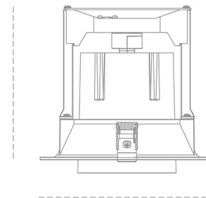

DOWNLIGHT MAGNUM 942 21W 24° BLACK MEAT WHITE ON/OFF

Article number: N216-K0002-CC942-H8-O24-ZC02_550-##-###

174 mm

Ø184 mm

| | |
|----------------------|---------------------|
| LED | COB |
| Light colour | 4200 [K] MEAT WHITE |
| CRI | 90 |
| Led chip flux | 2159 [lm] |
| Luminous flux | 1727 [lm] |
| System power | 21 [W] |
| Luminaire Efficiency | 82 [lm/W] |
| Beam angle | 24° |
| Controller | ON/OFF |
| MacAdam | 3 SDCM |

Downlight LED

LED downlight for drop ceiling installation. Aluminium housing. Glass cover included. Available in white, black and grey. Any RAL palette colour available on enquiry. Reflector beams available: 15°, 24°, 36°, 60°. Maximum power is 37W.

LUMINAIRE

| | |
|-----------------------------------|------------------|
| Weight | 1,06 [kg] |
| Protection rating IP , IK , class | IP 20, IK 3, |
| Luminaire colour | BLACK |
| Cover | Glass |
| Operating voltage | 220-240V 50-60Hz |