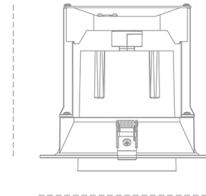

DOWNLIGHT MAGNUM 935 23W 60° BLACK HI EFFICIENT ON/OFF

174 mm

Ø184 mm

LED	COB
Light colour	3500 [K] HI EFFICIENT
CRI	90
Led chip flux	3624 [lm]
Luminous flux	2899 [lm]
System power	23 [W]
Luminaire Efficiency	126 [lm/W]
Beam angle	60°
Controller	ON/OFF
MacAdam	3 SDCM

Downlight LED

LED downlight for drop ceiling installation. Aluminium housing. Glass cover included. Available in white, black and grey. Any RAL palette colour available on enquiry. Reflector beams available: 15°, 24°, 36°, 60°. Maximum power is 37W.

LUMINAIRE

Weight	1,06 [kg]
Protection rating IP , IK , class	IP 20, IK 3,
Luminaire colour	BLACK
Cover	Glass
Operating voltage	220-240V 50-60Hz

Note: All data are typical values. Tolerance of measurements +/-10% System features may change with product improvements due to technical advances.

OPTIONS

RAL colours on inquiry, honeycomb louver on inquiry , Casambi on inquiry, DALI on inquiry, Phase-cut dimming on inquiry.

Generated: 26.06.2024

+48 32 388 80 00

www.cora.pl
cora@cora.pl

Street: Ignatza Hakuby 18
41-914 Bytom, Polska