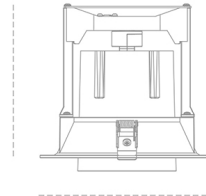

DOWNLIGHT MAGNUM 935 14W 24° BLACK HI EFFICIENT ON/OFF

174 mm

Ø184 mm

LED	COB
Light colour	3500 [K] HI EFFICIENT
CRI	90
Led chip flux	2174 [lm]
Luminous flux	1739 [lm]
System power	14 [W]
Luminaire Efficiency	124 [lm/W]
Beam angle	24°
Controller	ON/OFF
MacAdam	3 SDCM

Downlight LED

LED downlight for drop ceiling installation. Aluminium housing. Glass cover included. Available in white, black and grey. Any RAL palette colour available on enquiry. Reflector beams available: 15°, 24°, 36°, 60°. Maximum power is 37W.

LUMINAIRE

Weight	1,06 [kg]
Protection rating IP , IK , class	IP 20, IK 3,
Luminaire colour	BLACK
Cover	Glass
Operating voltage	220-240V 50-60Hz

Note: All data are typical values. Tolerance of measurements +/-10% System features may change with product improvements due to technical advances.

OPTIONS

RAL colours on inquiry, honeycomb louver on inquiry , Casambi on inquiry, DALI on inquiry, Phase-cut dimming on inquiry.

Generated: 26.06.2024

+48 32 388 80 00

www.cora.pl
cora@cora.pl

Street: Ignatza Hakuby 18
41-914 Bytom, Polska