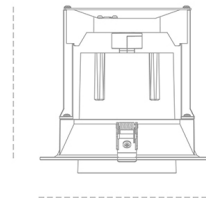

## DOWNLIGHT MAGNUM 940 25W 24° GREY | ON/OFF

Article number: N216-K0001-RF940-H8-O24-ZC02\_650-##-###

174 mm

Ø184 mm

LED	COB
Light colour	4000 [K]
CRI	90
Led chip flux	3141 [lm]
Luminous flux	2512 [lm]
System power	25 [W]
Luminaire Efficiency	100 [lm/W]
Beam angle	24°
Controller	ON/OFF
MacAdam	3 SDCM

### Downlight LED

LED downlight for drop ceiling installation. Aluminium housing. Glass cover included. Available in white, black and grey. Any RAL palette colour available on enquiry. Reflector beams available: 15°, 24°, 36°, 60°. Maximum power is 37W.

### LUMINAIRE

Weight	1,06 [kg]
Protection rating IP , IK , class	IP 20, IK 3,
Luminaire colour	GREY
Cover	Glass
Operating voltage	220-240V 50-60Hz

Note: All data are typical values. Tolerance of measurements +/-10% System features may change with product improvements due to technical advances.