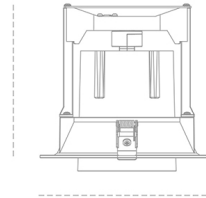

DOWNLIGHT MAGNUM 940 23W 15° GREY | ON/OFF

174 mm

Ø184 mm

LED	COB
Light colour	4000 [K] |
CRI	90
Led chip flux	2899 [lm]
Luminous flux	2319 [lm]
System power	23 [W]
Luminaire Efficiency	101 [lm/W]
Beam angle	15°
Controller	ON/OFF
MacAdam	3 SDCM

Downlight LED

LED downlight for drop ceiling installation. Aluminium housing. Glass cover included. Available in white, black and grey. Any RAL palette colour available on enquiry. Reflector beams available: 15°, 24°, 36°, 60°. Maximum power is 37W.

LUMINAIRE

Weight	1,06 [kg]
Protection rating IP , IK , class	IP 20, IK 3,
Luminaire colour	GREY
Cover	Glass
Operating voltage	220-240V 50-60Hz

Note: All data are typical values. Tolerance of measurements +/-10% System features may change with product improvements due to technical advances.

OPTIONS

RAL colours on inquiry, honeycomb louver on inquiry , Casambi on inquiry, DALI on inquiry, Phase-cut dimming on inquiry.

Generated: 26.06.2024

+48 32 388 80 00

www.cora.pl
cora@cora.pl

Street: Ignatza Hakuby 18
41-914 Bytom, Polska