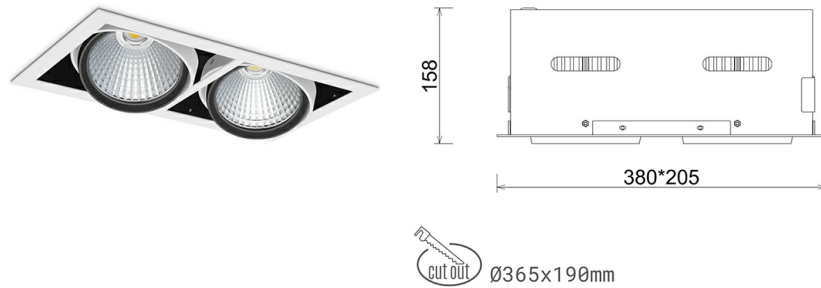

DOWNLIGHT CYGNUS Z2 825 70W 45° WHITE BREAD ON/OFF

Article number: N215-K0003-VF825-H8-H45-ZC03_900-S6-###

LED	COB
Light colour	2500 [K] BREAD
CRI	80
Led chip flux	8146 [lm]
Luminous flux	6516 [lm]
System power	70 [W]
Luminaire Efficiency	93 [lm/W]
Beam angle	45°
Controller	ON/OFF
MacAdam	3 SDCM

Downlight LED

LED downlight for drop ceiling installation. Aluminium housing. Available in white, black and grey. Any RAL palette colour available on enquiry. Housing enables adjustment in two axis planes. Glass cover included. Reflector beams available: 15°, 30°, 45° and 60°. Maximum power is 2x 37W

LUMINAIRE

Weight	2,8 [kg]
Protection rating IP , IK , class	IP 20, IK 3,
Luminaire colour	WHITE
Cover	Glass
Operating voltage	220-240V 50-60Hz

Note: All data are typical values. Tolerance of measurements +/-10% System features may change with product improvements due to technical advances.