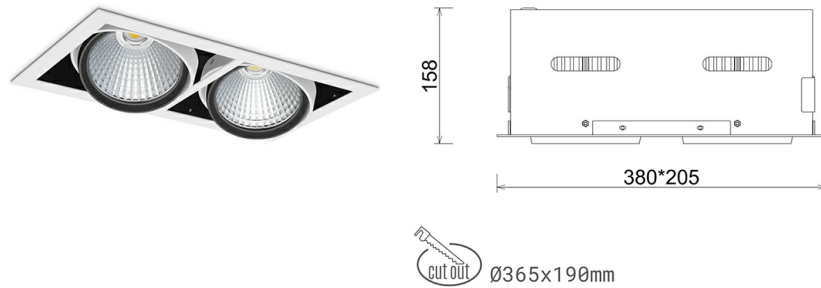

DOWNLIGHT CYGNUS Z2 825 46W 45° WHITE BREAD ON/OFF

Article number: N215-K0003-VF825-H8-H45-ZC02_600-S6-###

LED	COB
Light colour	2500 [K] BREAD
CRI	80
Led chip flux	5616 [lm]
Luminous flux	4492 [lm]
System power	46 [W]
Luminaire Efficiency	98 [lm/W]
Beam angle	45°
Controller	ON/OFF
MacAdam	3 SDCM

Downlight LED

LED downlight for drop ceiling installation. Aluminium housing. Available in white, black and grey. Any RAL palette colour available on enquiry. Housing enables adjustment in two axis planes. Glass cover included. Reflector beams available: 15°, 30°, 45° and 60°. Maximum power is 2x 37W

LUMINAIRE

Weight	2,8 [kg]
Protection rating IP , IK , class	IP 20, IK 3,
Luminaire colour	Glass
Cover	220-240V 50-60Hz
Operating voltage	

Note: All data are typical values. Tolerance of measurements +/-10% System features may change with product improvements due to technical advances.