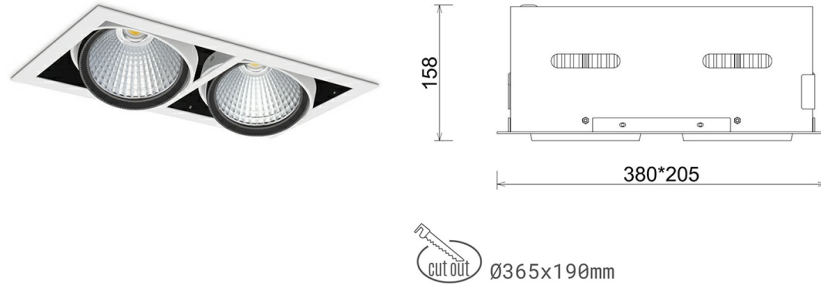

DOWNLIGHT CYGNUS Z2 825 20W 45° WHITE BREAD ON/OFF

LED	COB
Light colour	2500 [K] BREAD
CRI	80
Led chip flux	2390 [lm]
Luminous flux	1912 [lm]
System power	20 [W]
Luminaire Efficiency	96 [lm/W]
Beam angle	45°
Controller	ON/OFF
MacAdam	3 SDCM

Downlight LED

LED downlight for drop ceiling installation. Aluminium housing. Available in white, black and grey. Any RAL palette colour available on enquiry. Housing enables adjustment in two axis planes. Glass cover included. Reflector beams available: 15°, 30°, 45° and 60°. Maximum power is 2x 37W

LUMINAIRE

Weight	2,8 [kg]
Protection rating IP , IK , class	IP 20, IK 3,
Luminaire colour	WHITE
Cover	Glass
Operating voltage	220-240V 50-60Hz

Note: All data are typical values. Tolerance of measurements +/-10% System features may change with product improvements due to technical advances.

OPTIONS

RAL colours on inquiry, honeycomb louver on inquiry , Casambi on inquiry, DALI on inquiry, Phase-cut dimming on inquiry.

Generated: 14.08.2024

+48 32 388 80 00

www.corra.pl
cora@corra.pl

Street: Ignatza Hakuby 18
41-914 Bytom, Polska