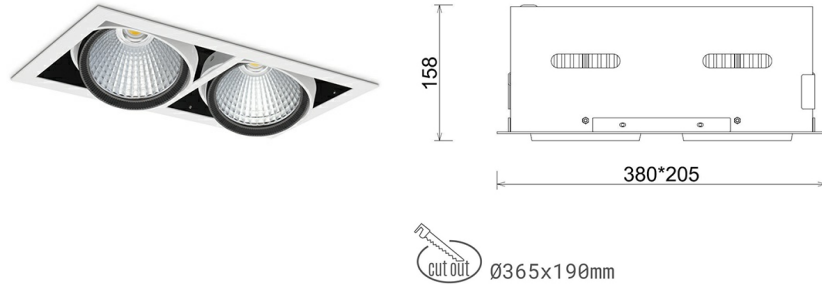

DOWNLIGHT CYGNUS Z2 825 42W 15° WHITE BREAD ON/OFF

LED	COB
Light colour	2500 [K] BREAD
CRI	80
Led chip flux	5148 [lm]
Luminous flux	4118 [lm]
System power	42 [W]
Luminaire Efficiency	98 [lm/W]
Beam angle	15°
Controller	ON/OFF
MacAdam	3 SDCM

Downlight LED

LED downlight for drop ceiling installation. Aluminium housing. Available in white, black and grey. Any RAL palette colour available on enquiry. Housing enables adjustment in two axis planes. Glass cover included. Reflector beams available: 15°, 30°, 45° and 60°. Maximum power is 2x 37W

LUMINAIRE

Weight	2,8 [kg]
Protection rating IP , IK , class	IP 20, IK 3,
Luminaire colour	WHITE
Cover	Glass
Operating voltage	220-240V 50-60Hz

Note: All data are typical values. Tolerance of measurements +/-10% System features may change with product improvements due to technical advances.

OPTIONS

RAL colours on inquiry, honeycomb louver on inquiry , Casambi on inquiry, DALI on inquiry, Phase-cut dimming on inquiry.

Generated: 16.07.2024

+48 32 388 80 00

www.corra.pl
corra@corra.pl

Street: Ignatza Hakuby 18
41-914 Bytom, Polska