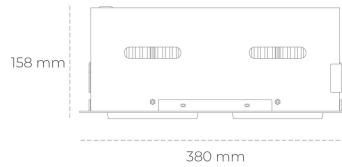

DOWNLIGHT CYGNUS Z2 940 74W 30° WHITE | ON/OFF

Article number: N215-K0003-RF940-H8-H30-ZC03_950-S6-###

LED	COB
Light colour	4000 [K]
CRI	90
Led chip flux	9182 [lm]
Luminous flux	7345 [lm]
System power	74 [W]
Luminaire Efficiency	99 [lm/W]
Beam angle	30°
Controller	ON/OFF
MacAdam	3 SDCM

Downlight LED

LED downlight for drop ceiling installation. Aluminium housing. Available in white, black and grey. Any RAL palette colour available on enquiry. Housing enables adjustment in two axis planes. Glass cover included. Reflector beams available: 15°, 30°, 45° and 60°. Maximum power is 2x 37W

LUMINAIRE

Weight	2.8 [kg]
Protection rating IP , IK , class	IP 20, IK 3,
Luminaire colour	WHITE
Cover	Glass
Operating voltage	220-240V 50-60Hz

Note: All data are typical values. Tolerance of measurements +/-10%
System features may change with product improvements due to technical advances.