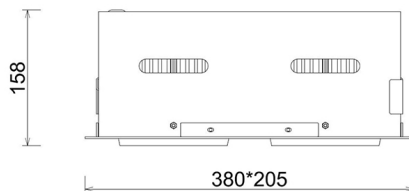

DOWNLIGHT CYGNUS Z2 940 38W 15° WHITE | ON/OFF

LED	COB
Light colour	4000 [K] |
CRI	90
Led chip flux	4832 [lm]
Luminous flux	3865 [lm]
System power	38 [W]
Luminaire Efficiency	102 [lm/W]
Beam angle	15°
Controller	ON/OFF
MacAdam	3 SDCM

Downlight LED

LED downlight for drop ceiling installation. Aluminium housing. Available in white, black and grey. Any RAL palette colour available on enquiry. Housing enables adjustment in two axis planes. Glass cover included. Reflector beams available: 15°, 30°, 45° and 60°. Maximum power is 2x 37W

LUMINAIRE

Weight	2,8 [kg]
Protection rating IP , IK , class	IP 20, IK 3,
Luminaire colour	WHITE
Cover	Glass
Operating voltage	220-240V 50-60Hz

Note: All data are typical values. Tolerance of measurements +/-10% System features may change with product improvements due to technical advances.

OPTIONS

RAL colours on inquiry, honeycomb louver on inquiry , Casambi on inquiry, DALI on inquiry, Phase-cut dimming on inquiry.

Generated: 26.06.2024

+48 32 388 80 00

www.cora.pl
cora@cora.pl

Street: Ignatza Hakuby 18
41-914 Bytom, Polska