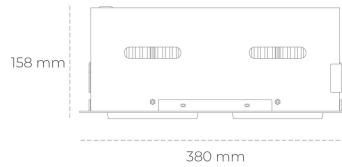

DOWNLIGHT CYGNUS Z2 927 46W 45° WHITE | ON/OFF

Article number: N215-K0003-RF927-H8-H45-ZC02_600-S6-###

LED	COB
Light colour	2700 [K]
CRI	80
Led chip flux	5334 [lm]
Luminous flux	4267 [lm]
System power	46 [W]
Luminaire Efficiency	93 [lm/W]
Beam angle	45°
Controller	ON/OFF
MacAdam	3 SDCM

Downlight LED

LED downlight for drop ceiling installation. Aluminium housing. Available in white, black and grey. Any RAL palette colour available on enquiry. Housing enables adjustment in two axis planes. Glass cover included. Reflector beams available: 15°, 30°, 45° and 60°. Maximum power is 2x 37W

LUMINAIRE

Weight	2.8 [kg]
Protection rating IP , IK , class	IP 20, IK 3,
Luminaire colour	WHITE
Cover	Glass
Operating voltage	220-240V 50-60Hz

Note: All data are typical values. Tolerance of measurements +/-10%
System features may change with product improvements due to technical advances.