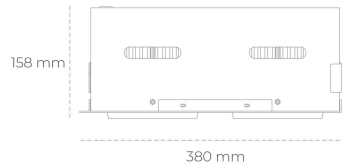

DOWNLIGHT CYGNUS Z2 927 38W 30° WHITE | ON/OFF

Article number: N215-K0003-RF927-H8-H30-ZC01_500-S6-###

LED	COB
Light colour	2700 [K]
CRI	80
Led chip flux	4444 [lm]
Luminous flux	3555 [lm]
System power	38 [W]
Luminaire Efficiency	94 [lm/W]
Beam angle	30°
Controller	ON/OFF
MacAdam	3 SDCM

Downlight LED

LED downlight for drop ceiling installation. Aluminium housing. Available in white, black and grey. Any RAL palette colour available on enquiry. Housing enables adjustment in two axis planes. Glass cover included. Reflector beams available: 15°, 30°, 45° and 60°. Maximum power is 2x 37W

LUMINAIRE

Weight	2.8 [kg]
Protection rating IP , IK , class	IP 20, IK 3,
Luminaire colour	WHITE
Cover	Glass
Operating voltage	220-240V 50-60Hz

Note: All data are typical values. Tolerance of measurements +/-10%
System features may change with product improvements due to technical advances.