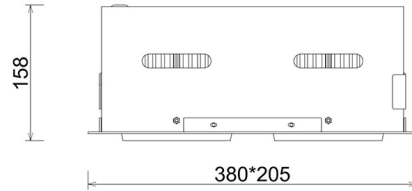

## DOWNLIGHT CYGNUS Z2 850 42W 15° WHITE | ON/OFF

Article number: N215-K0003-RF850-H8-H15-ZC02\_550-S6-###

LED	COB
Light colour	5000 [K]
CRI	80
Led chip flux	6370 [lm]
Luminous flux	5096 [lm]
System power	42 [W]
Luminaire Efficiency	121 [lm/W]
Beam angle	15°
Controller	ON/OFF
MacAdam	3 SDCM

### Downlight LED

LED downlight for drop ceiling installation. Aluminium housing. Available in white, black and grey. Any RAL palette colour available on enquiry. Housing enables adjustment in two axis planes. Glass cover included. Reflector beams available: 15°, 30°, 45° and 60°. Maximum power is 2x 37W

### LUMINAIRE

Weight	2,8 [kg]
Protection rating IP , IK , class	IP 20, IK 3,
Luminaire colour	WHITE
Cover	Glass
Operating voltage	220-240V 50-60Hz

Note: All data are typical values. Tolerance of measurements +/-10% System features may change with product improvements due to technical advances.