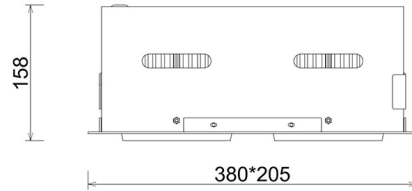

DOWNLIGHT CYGNUS Z2 835 46W 15° WHITE | ON/OFF

Article number: N215-K0003-RF835-H8-H15-ZC02_600-S6-###

LED	COB
Light colour	3500 [K]
CRI	80
Led chip flux	6680 [lm]
Luminous flux	5344 [lm]
System power	46 [W]
Luminaire Efficiency	116 [lm/W]
Beam angle	15°
Controller	ON/OFF
MacAdam	3 SDCM

Downlight LED

LED downlight for drop ceiling installation. Aluminium housing. Available in white, black and grey. Any RAL palette colour available on enquiry. Housing enables adjustment in two axis planes. Glass cover included. Reflector beams available: 15°, 30°, 45° and 60°. Maximum power is 2x 37W

LUMINAIRE

Weight	2,8 [kg]
Protection rating IP , IK , class	IP 20, IK 3,
Luminaire colour	WHITE
Cover	Glass
Operating voltage	220-240V 50-60Hz

Note: All data are typical values. Tolerance of measurements +/-10% System features may change with product improvements due to technical advances.